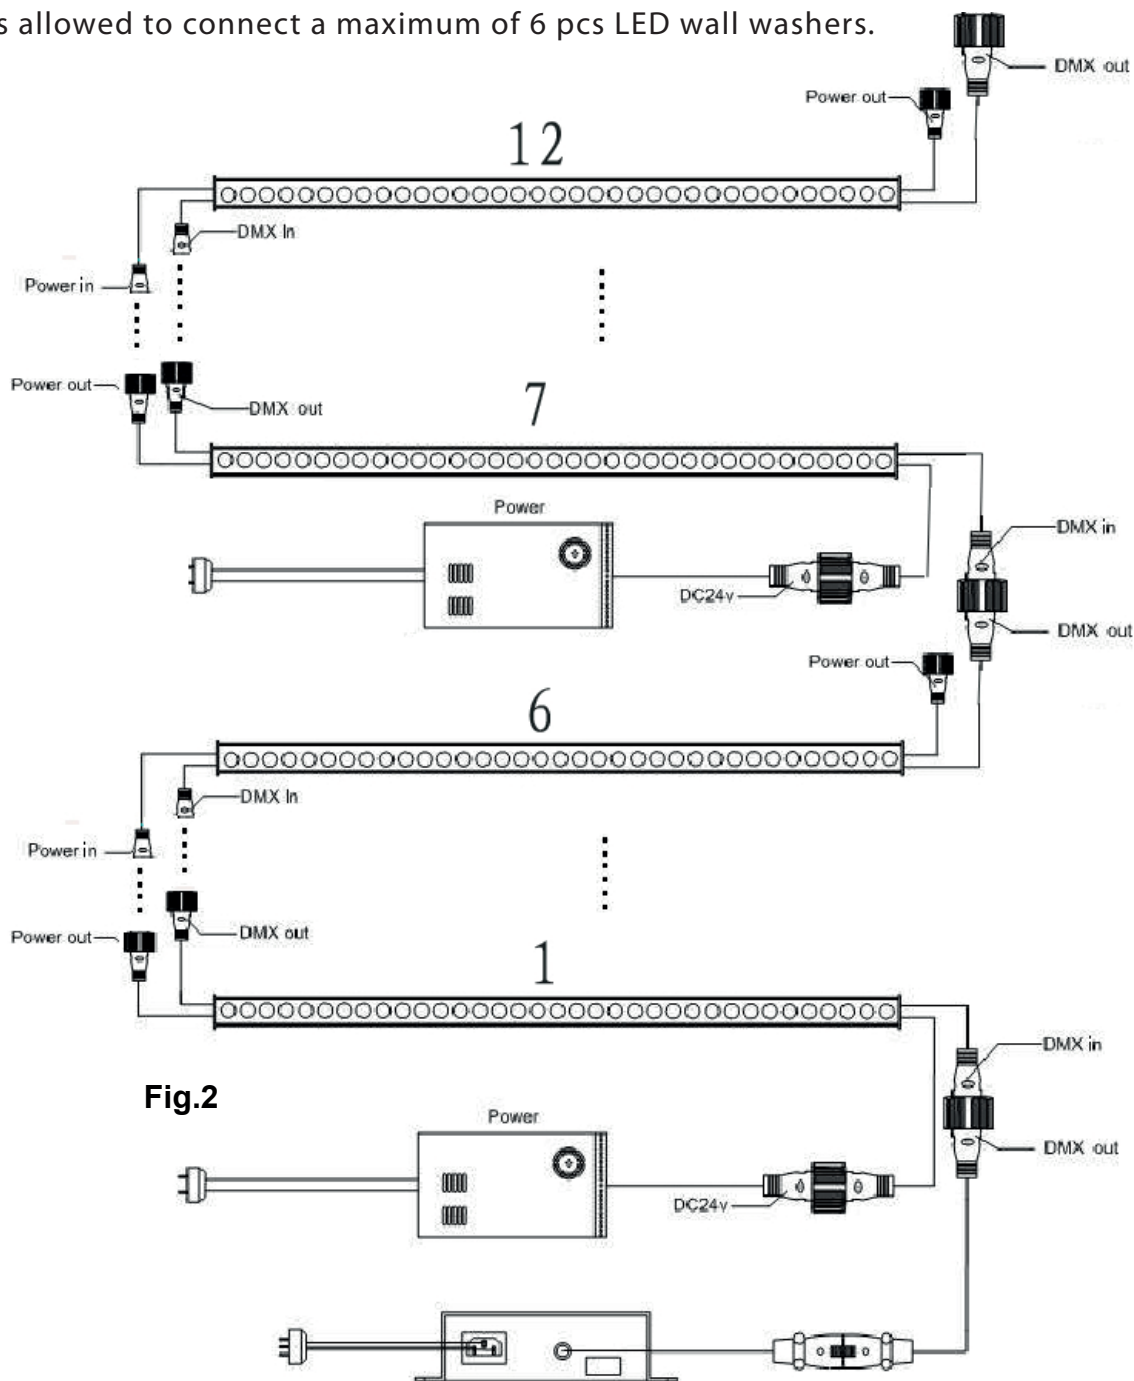

2. Installation Instructions

- a. All wall washers can be used outdoor location.
- b. Connection Guide: With DMX driver inside housing, easy installation design wall washer have 4 cables: power DC24V in, DMX in, power DC24V out and DMX out. It is easy for install all lights in serial connection.
  (Fig.1) Power cable RED wire is DC24V, BLACK wire is GND.
- c. After connection with controller, the DMX address will be set automatically.
- d. One DMX controller which produced by our factory is allowed to connect a maximum of 170 pcs RGB or 51 pcs single color LED wall washers.
- e. DC24V input is allowed to connect a maximum of 6 pcs LED wall washers.

(Fig.2)

(Fig.2)

Fig.2