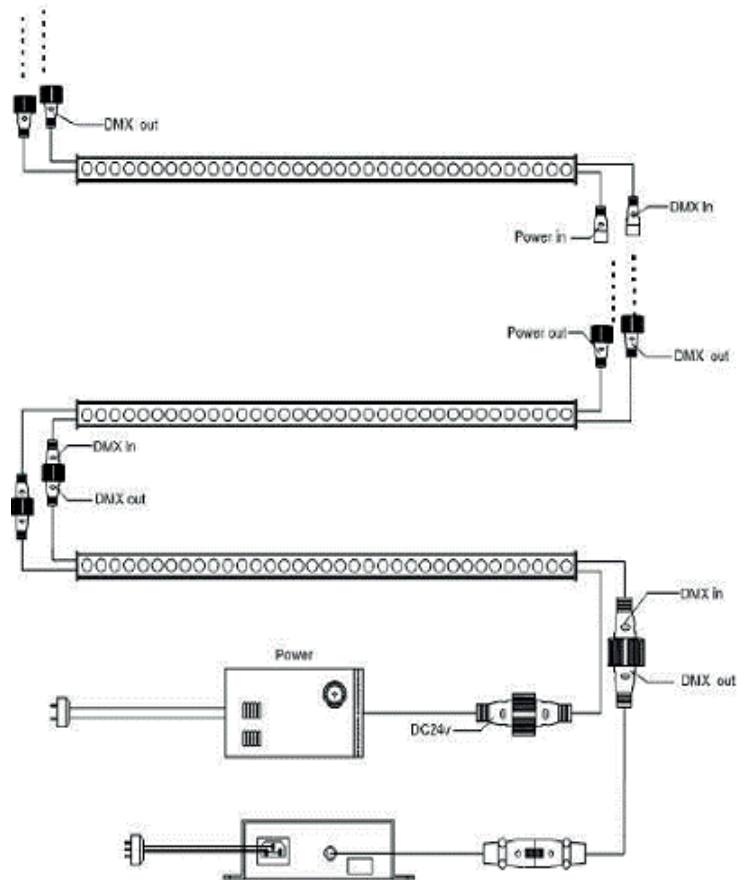

LED Wall Washer User Guide SPECIFICATION

Thank You for Choosing our LED Wall Washer, Please read the User Guide caarefully before use.

1. Packing List

- LED Wall Washer X 1
- Power Cable X1
- Aluminous Bare End X 2
- Screw X 2

(Fig.1)

2. Installation Instructions

- a. All wall washers can be used outdoor location.
- b. Connection Guide: With DMX driver inside housing, easy installation design wall washer have 4 cables: power DC24V in, DMX in, power DC24V out and DMX out. It is easy for install all lights in serial connection.
(Fig.1) Power cable RED wire is DC24V, BLACK wire is GND.
- c. After connection with controller, the DMX address will be set automatically.
- d. One DMX controller which produced by our factory is allowed to connect a maximum of 170 pcs RGB or 51 pcs single color LED wall washers.
- e. DC24V input is allowed to connect a maximum of 6 pcs LED wall washers.