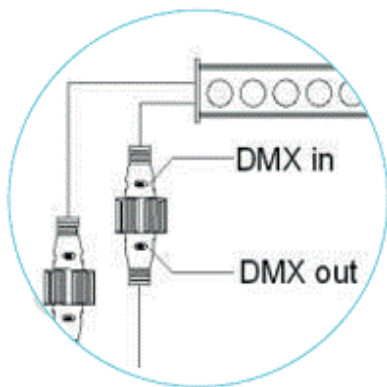

LED Wall Washer User Guide SPECIFICATION

Thank You for Choosing our LED Wall Washer, Please read the User Guide caarefully before use.

1. Packing List

- LED Wall Washer X 1
- Power Cable X1
- Aluminous Bare End X 2
- Screw X 2

(Fig.1)

2. Installation Instructions

- a. All wall washers can be used outdoor location.
- b. Connection Guide: With DMX driver inside housing, easy installation design wall washer have 4 cables: power DC24V in, DMX in, power DC24V out and DMX out. It is easy for install all lights in serial connection.
(Fig.1) Power cable RED wire is DC24V, BLACK wire is GND.
- c. After connection with controller, the DMX address will be set automatically.
- d. One DMX controller which produced by our factory is allowed to connect a maximum of 170 pcs RGB or 51 pcs single color LED wall washers.
- e. DC24V input is allowed to connect a maximum of 6 pcs LED wall washers.